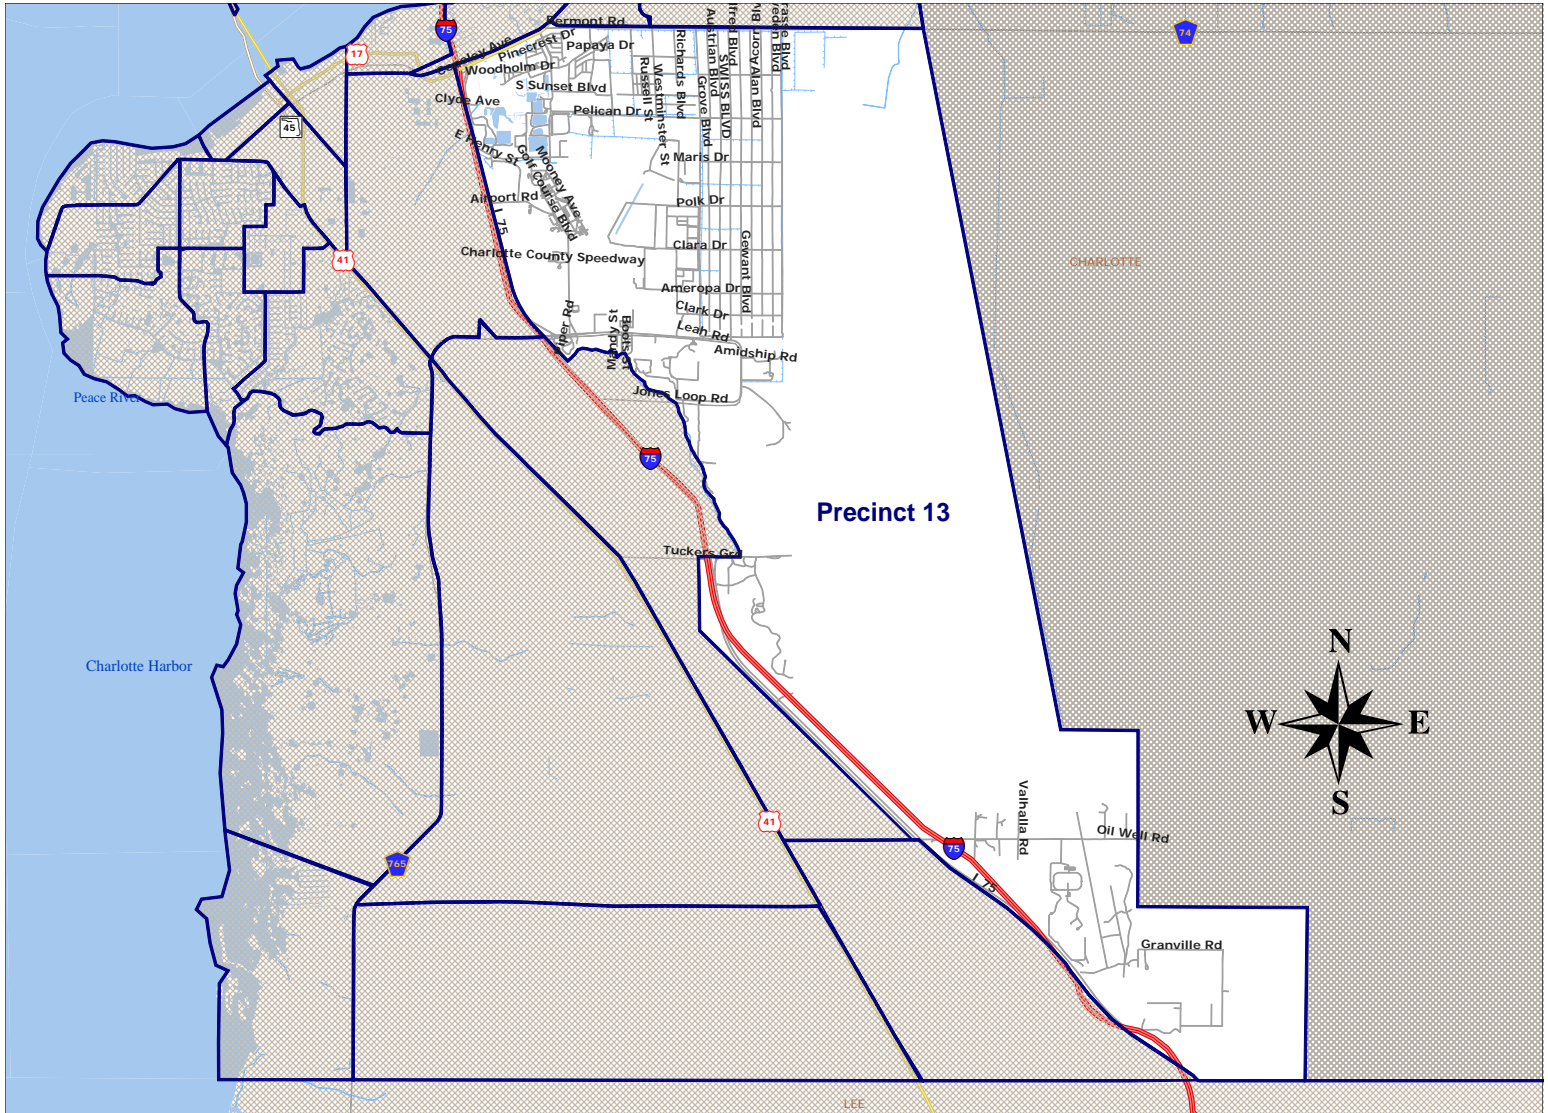

Charlotte County

Precinct 13

Map provided by
 Supervisor of Elections
 Hon. Paul A. Stamoulis
 2009

This information is provided as a visual representation only and is not intended to be used as a legal or official representation of legal boundaries.

Supporting Data subject to change.