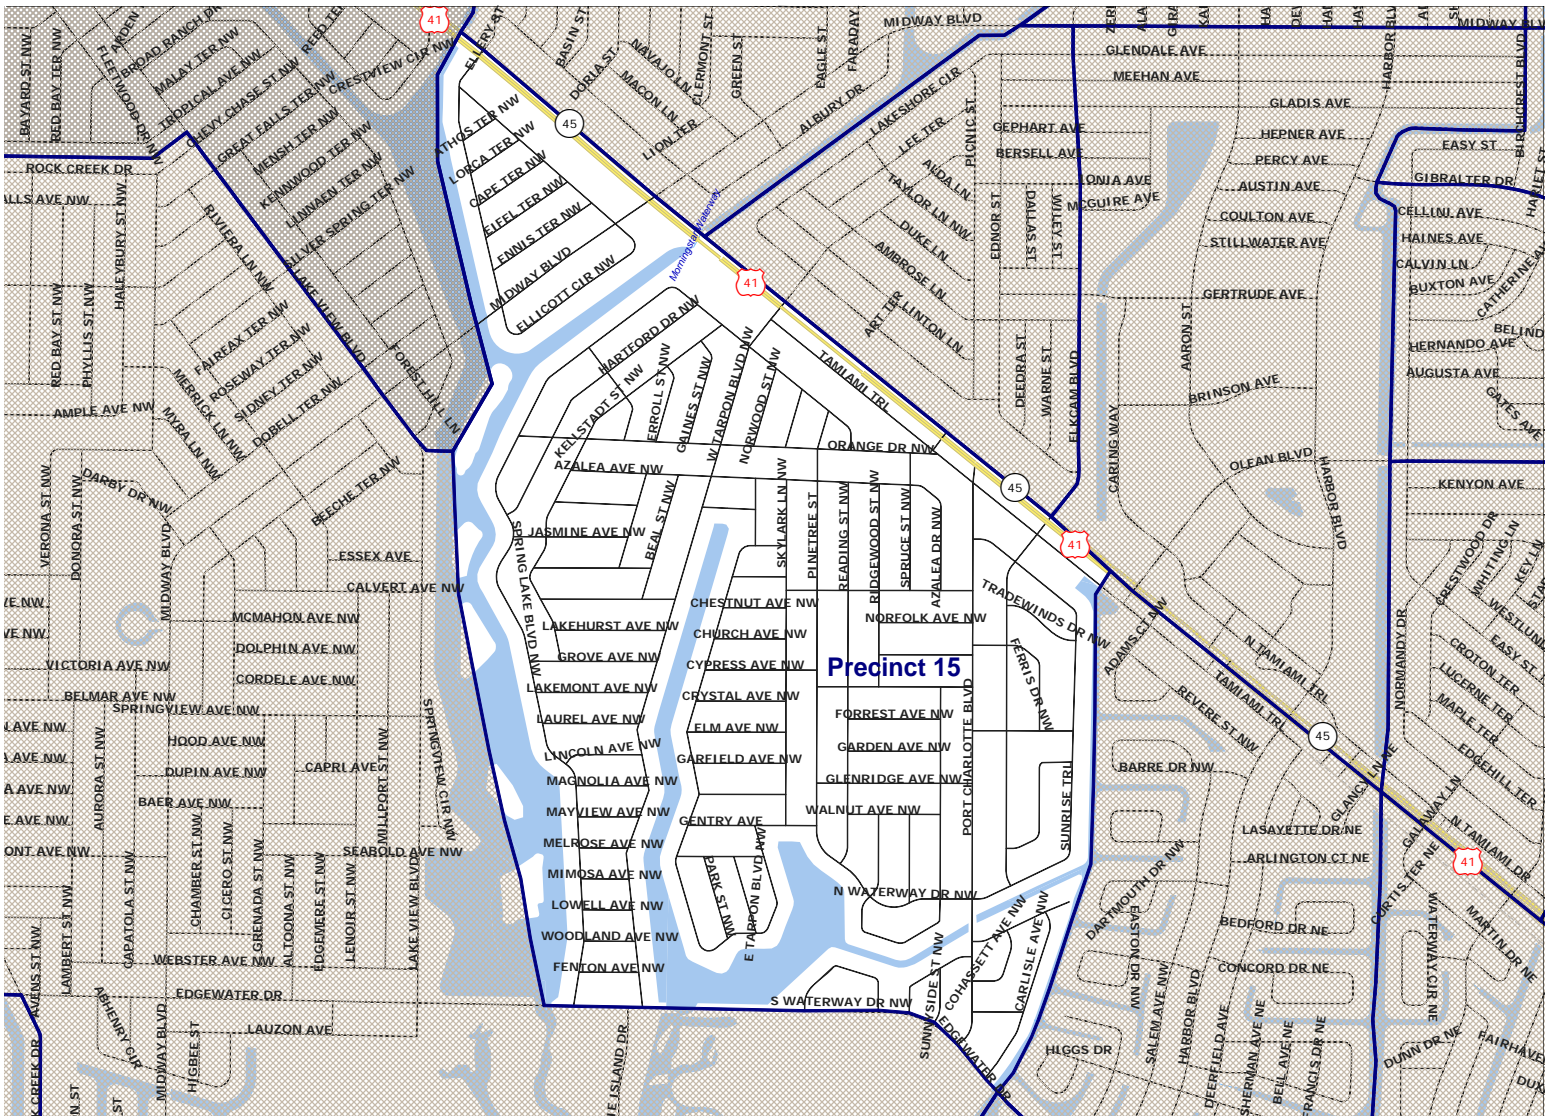

Charlotte County Precinct 15

Map provided by
Supervisor of Elections
Hon. Paul A. Stamoulis
2009

This information is provided as a visual representation only and is not intended to be used as a legal or official representation of legal boundaries.
Supporting Data subject to change.