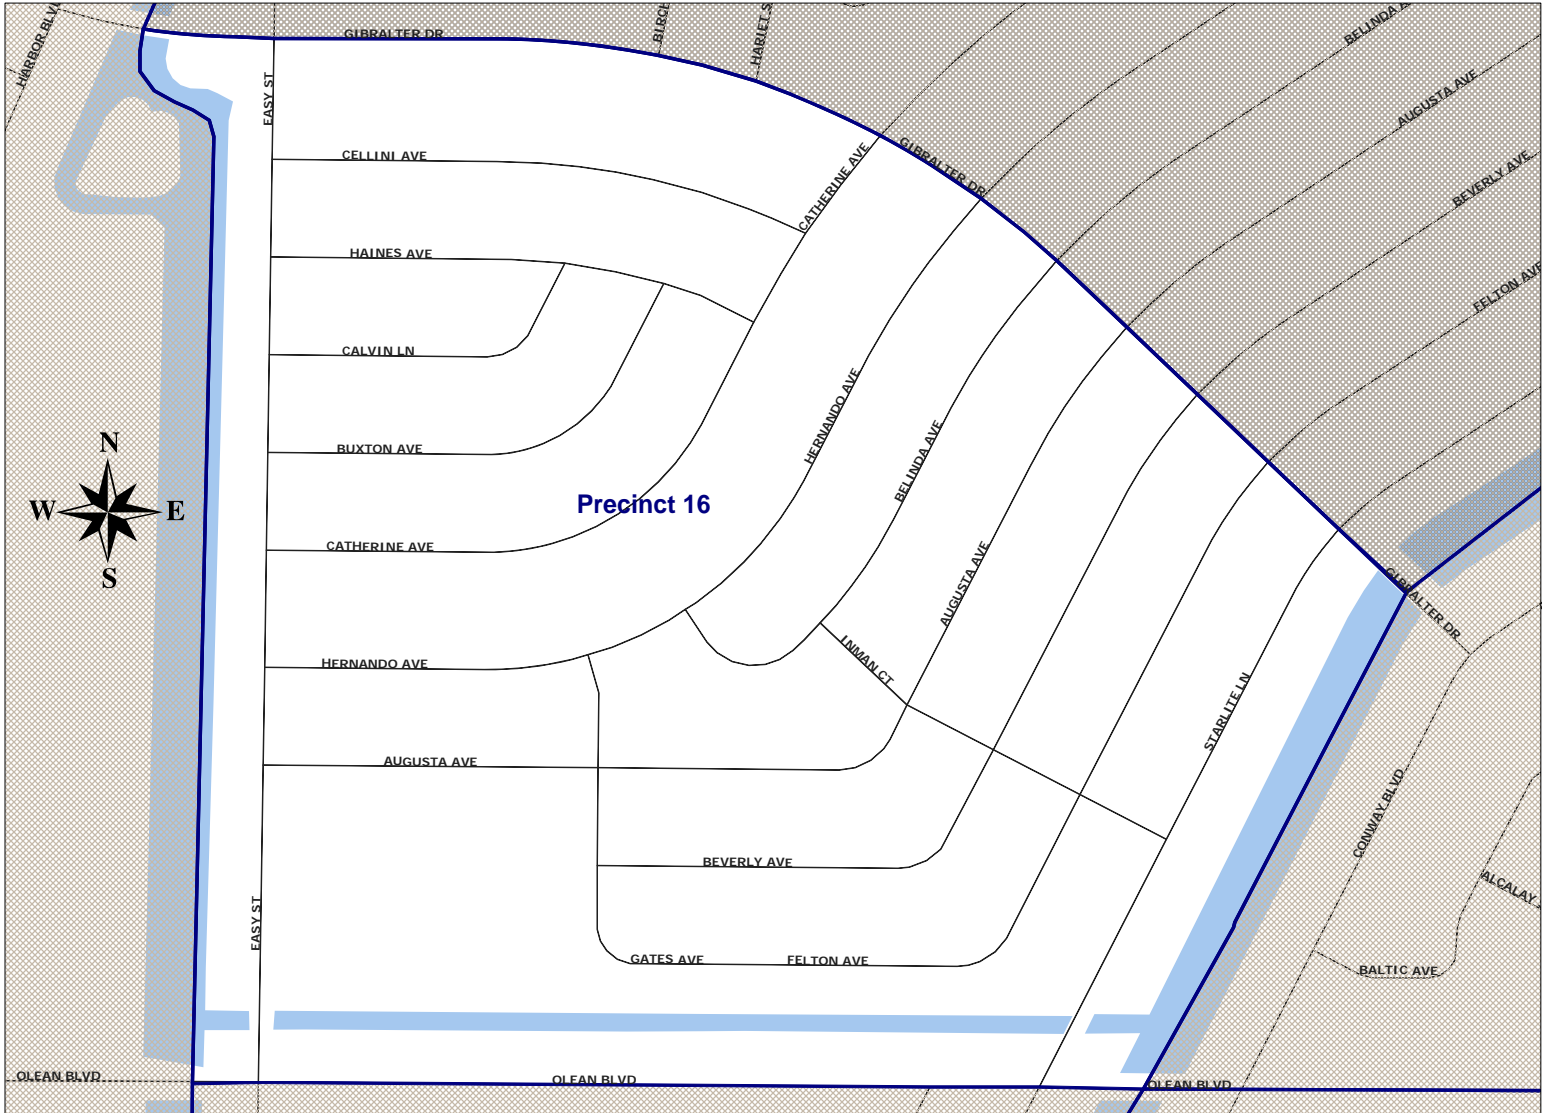

Charlotte County Precinct 16

Map provided by
Supervisor of Elections
Hon. Paul A. Stamoulis
2009

This information is provided as a visual representation only and is not intended to be used as a legal or official representation of legal boundaries.

Supporting Data subject to change.