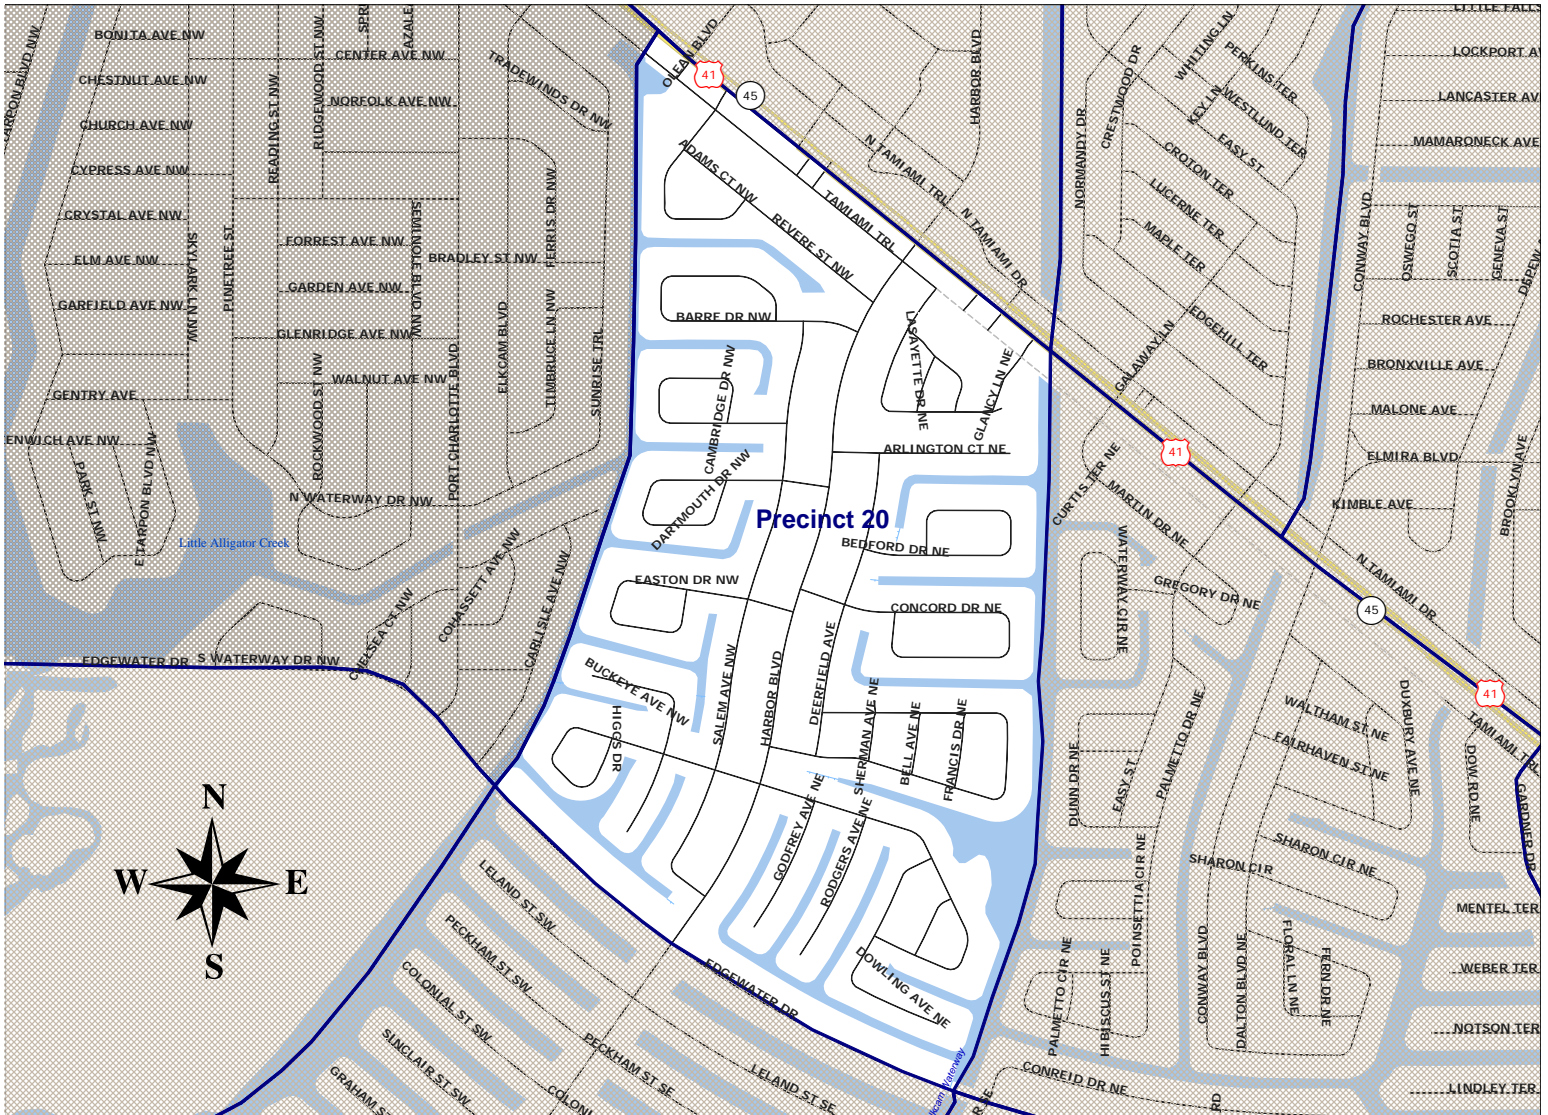

Charlotte County Precinct 20

Map provided by
Supervisor of Elections
Hon. Paul A. Stamoulis
2009

This information is provided as a visual representation only and is not intended to be used as a legal or official representation of legal boundaries.
Supporting Data subject to change.