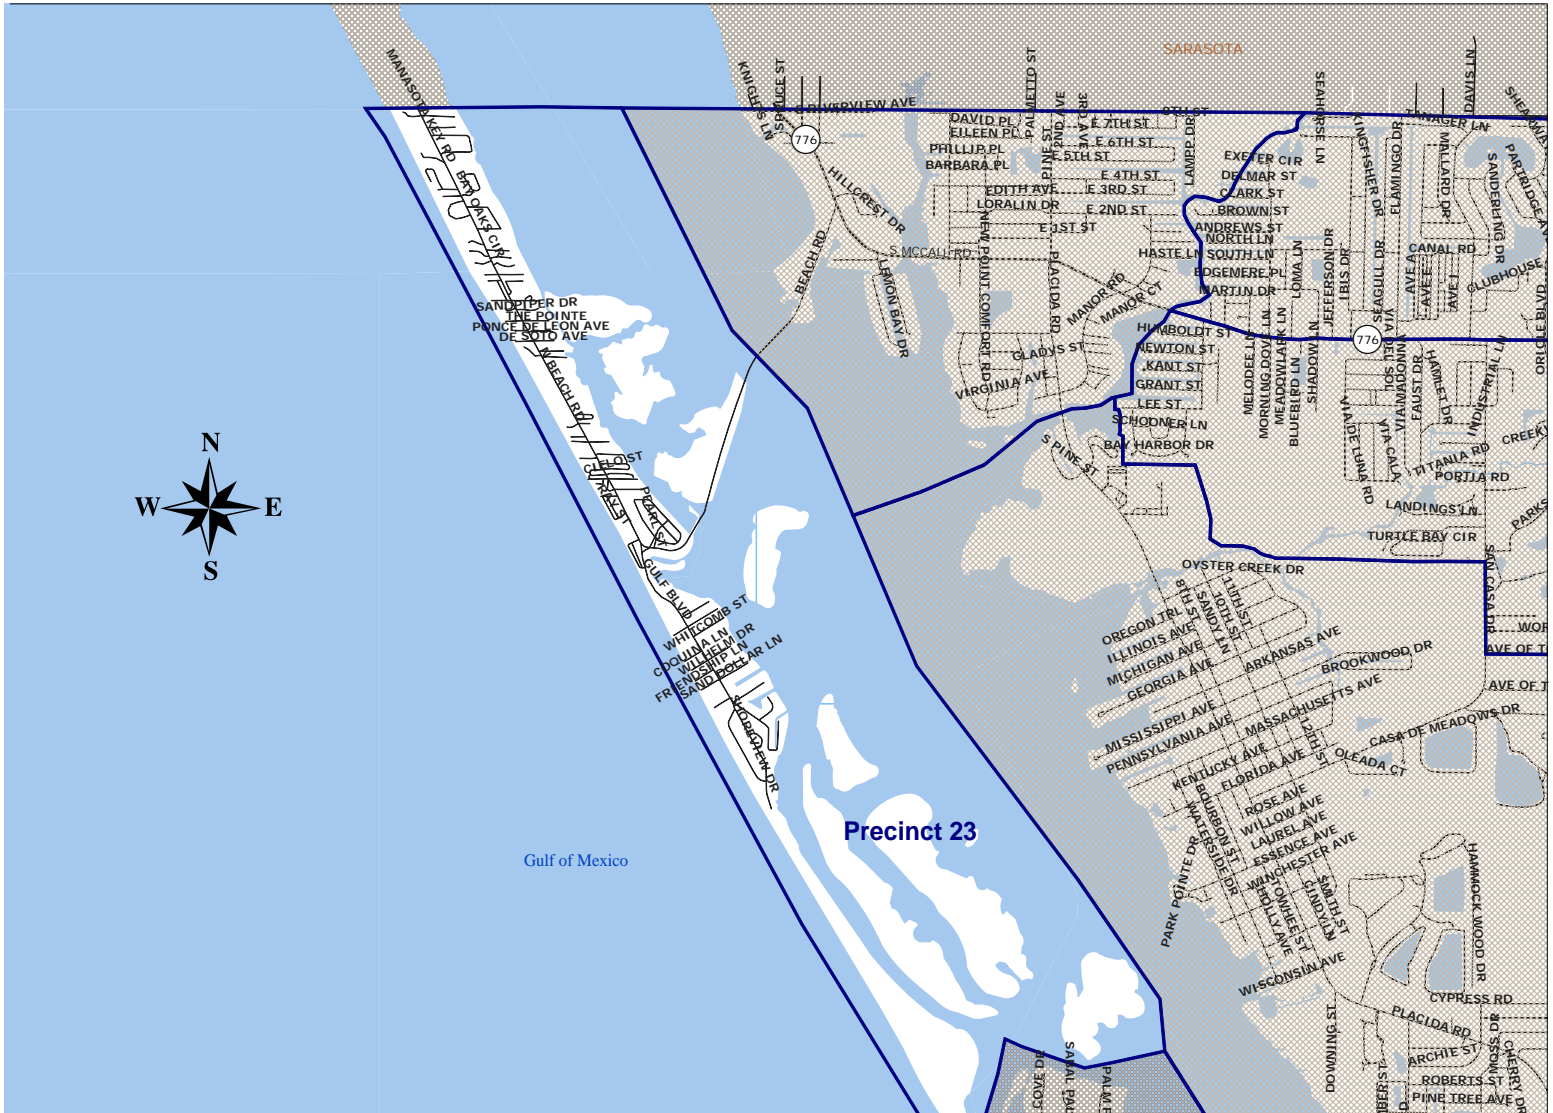

# Charlotte County Precinct 23

Map provided by  
Supervisor of Elections  
Hon. Paul A. Stamoulis  
2009

This information is provided as a visual representation only and is not intended to be used as a legal or official representation of legal boundaries.  
Supporting Data subject to change.