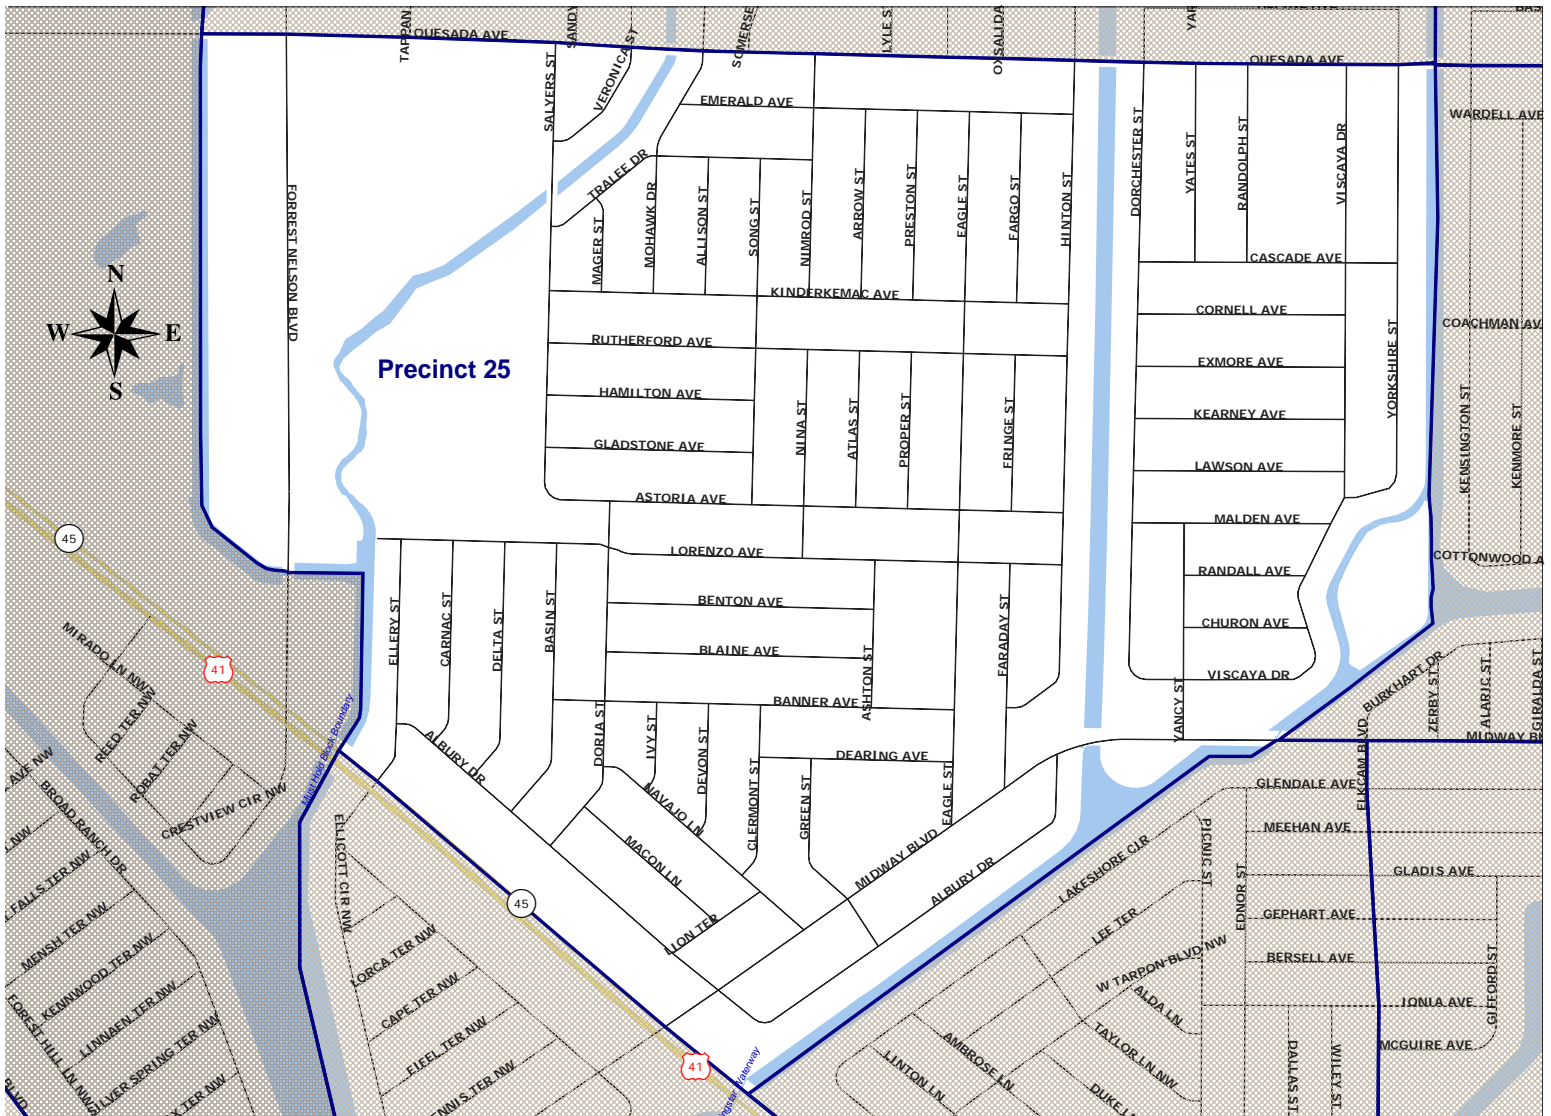

Charlotte County Precinct 25

Map provided by
Supervisor of Elections
Hon. Paul A. Stamoulis
2009

This information is provided as a visual representation only and is not intended to be used as a legal or official representation of legal boundaries.

Supporting Data subject to change.