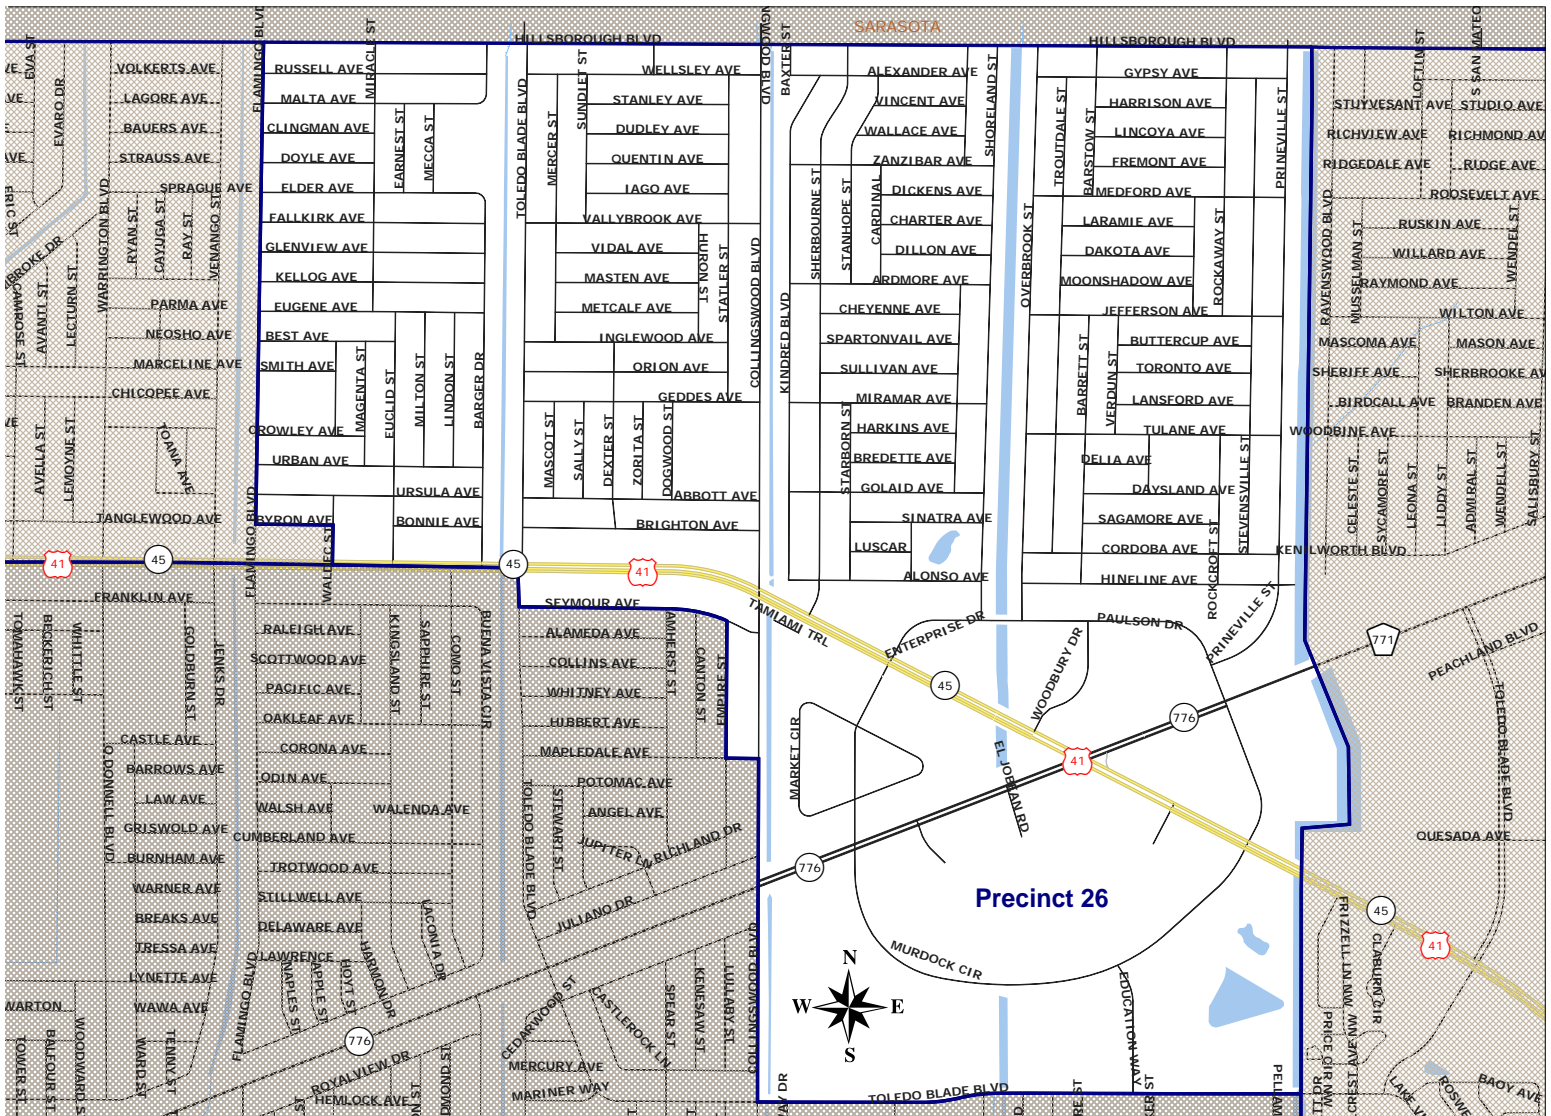

Charlotte County Precinct 26

Map provided by
Supervisor of Elections
Hon. Paul A. Stamoulis
2009

This information is provided as a visual representation only and is not intended to be used as a legal or official representation of legal boundaries.
Supporting Data subject to change.