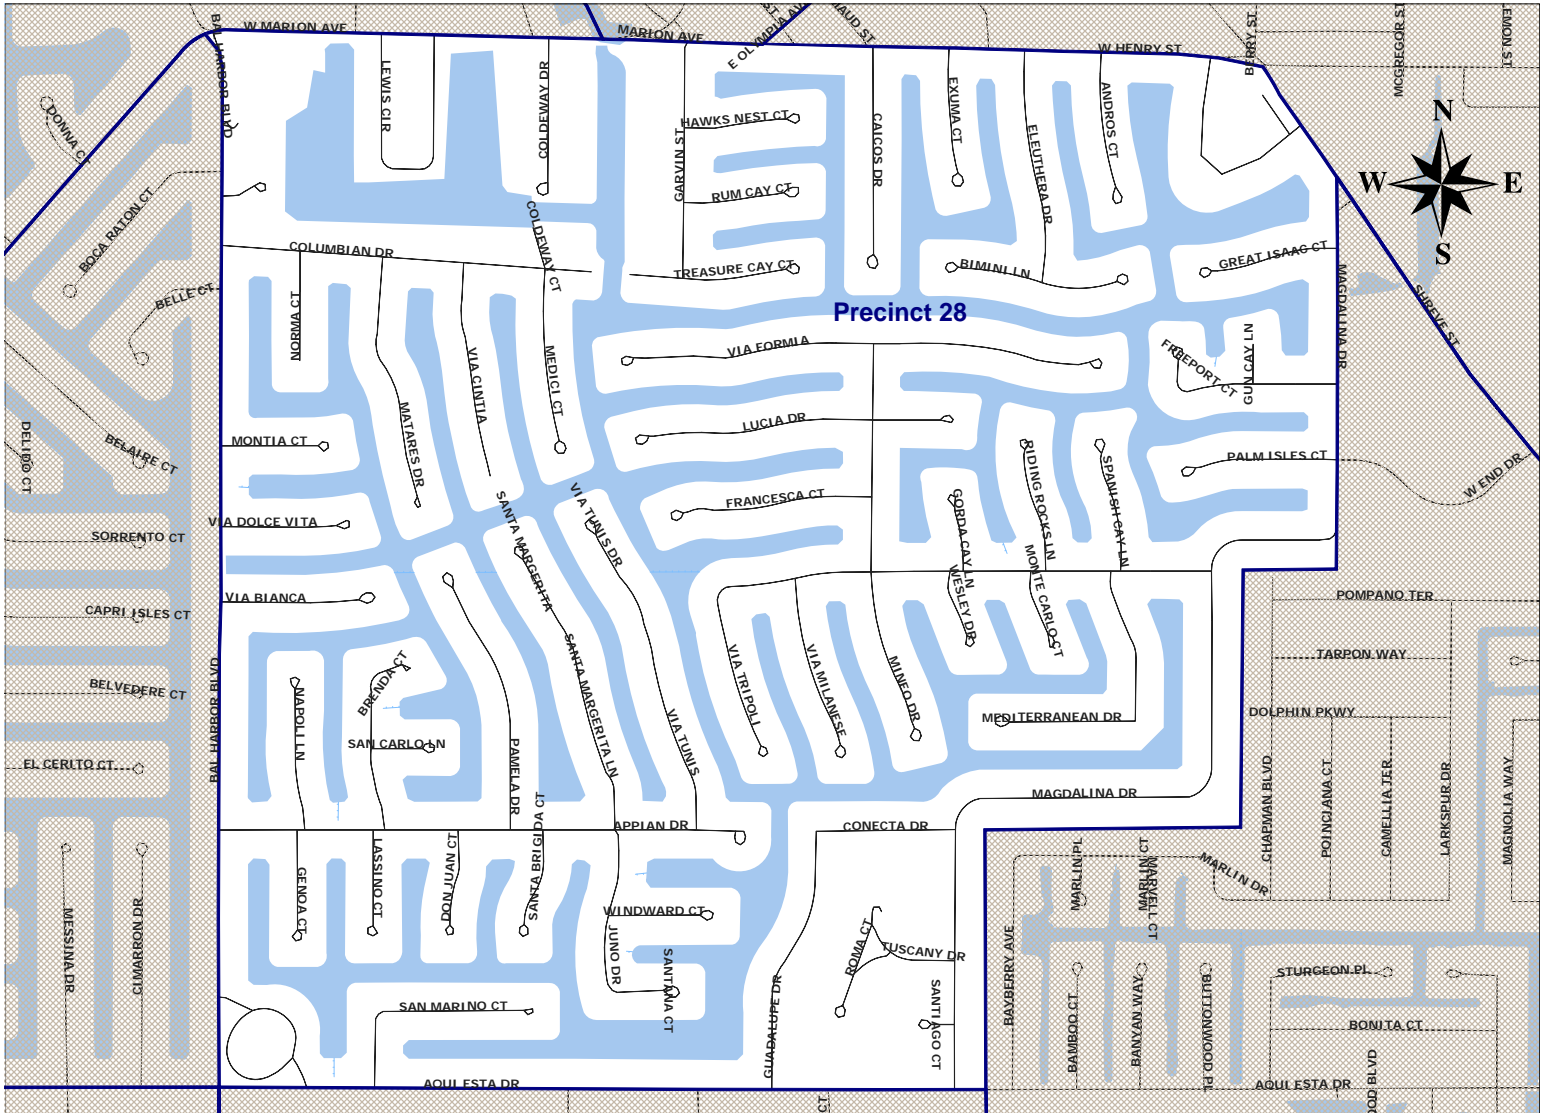

# Charlotte County Precinct 28

Map provided by  
Supervisor of Elections  
Hon. Paul A. Stamoulis  
2009

This information is provided as a visual representation only and is not intended to be used as a legal or official representation of legal boundaries.

Supporting Data subject to change.