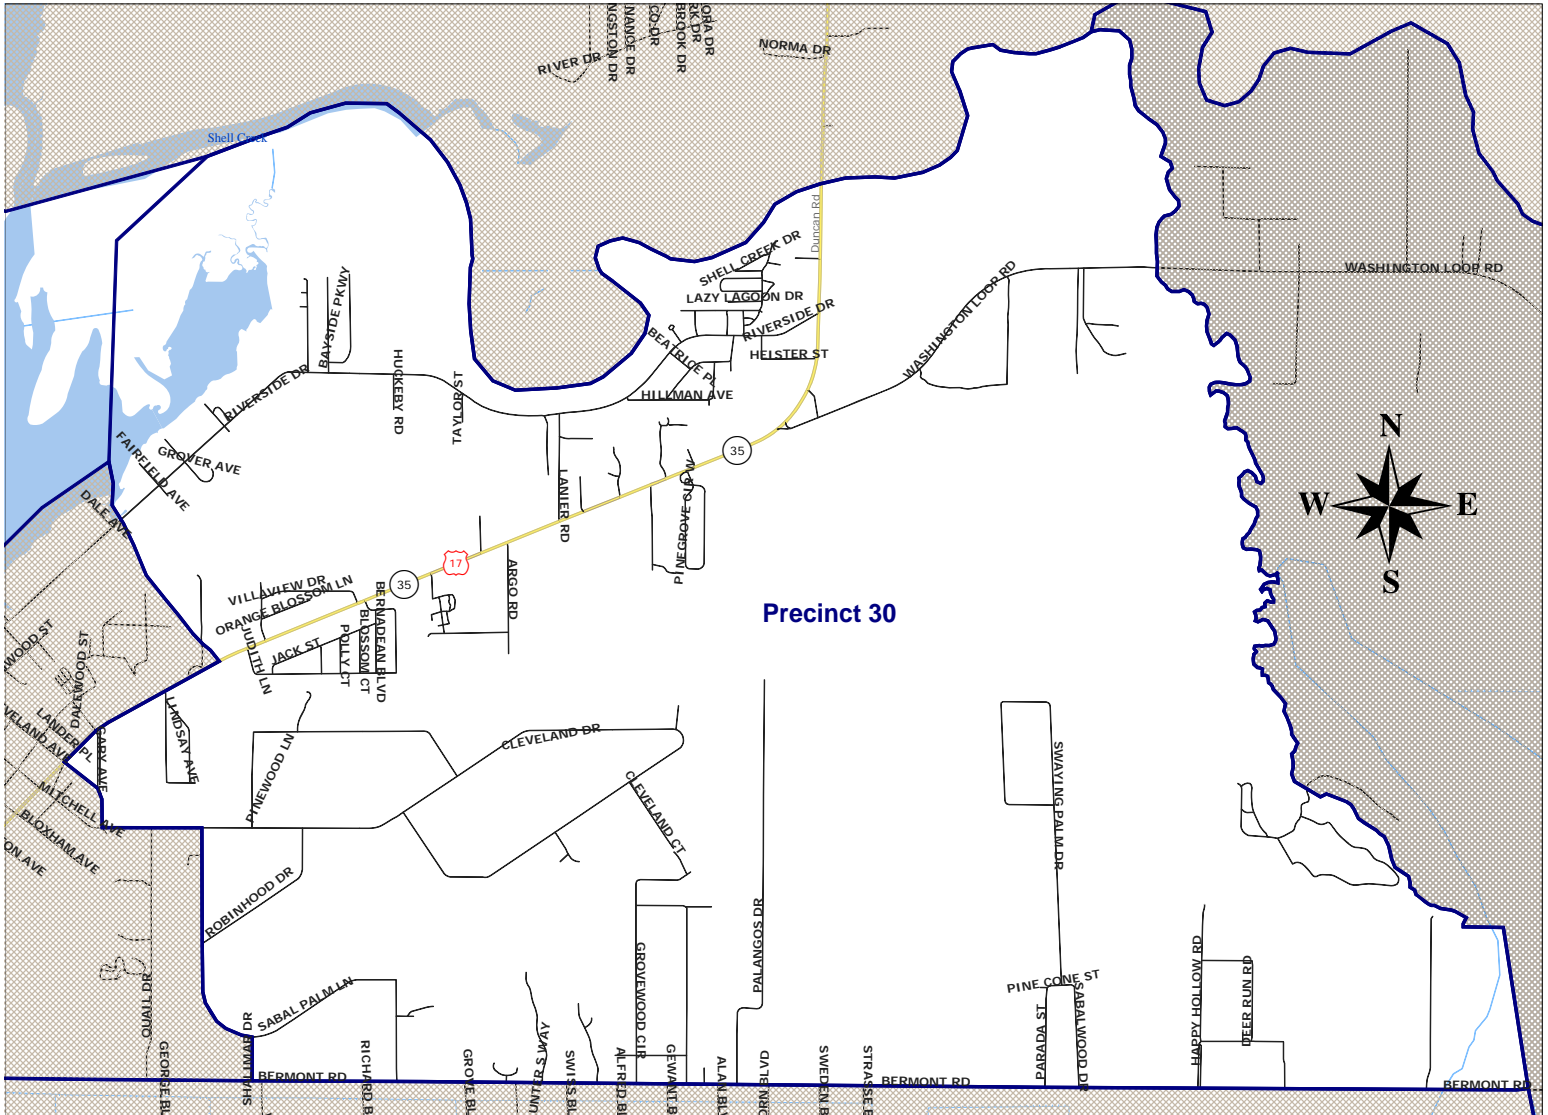

Charlotte County Precinct 30

Precinct 30

Map provided by
Supervisor of Elections
Hon. Paul A. Stamoulis
2009

This information is provided as a visual representation only and is not intended to be used as a legal or official representation of legal boundaries.
Supporting Data subject to change.