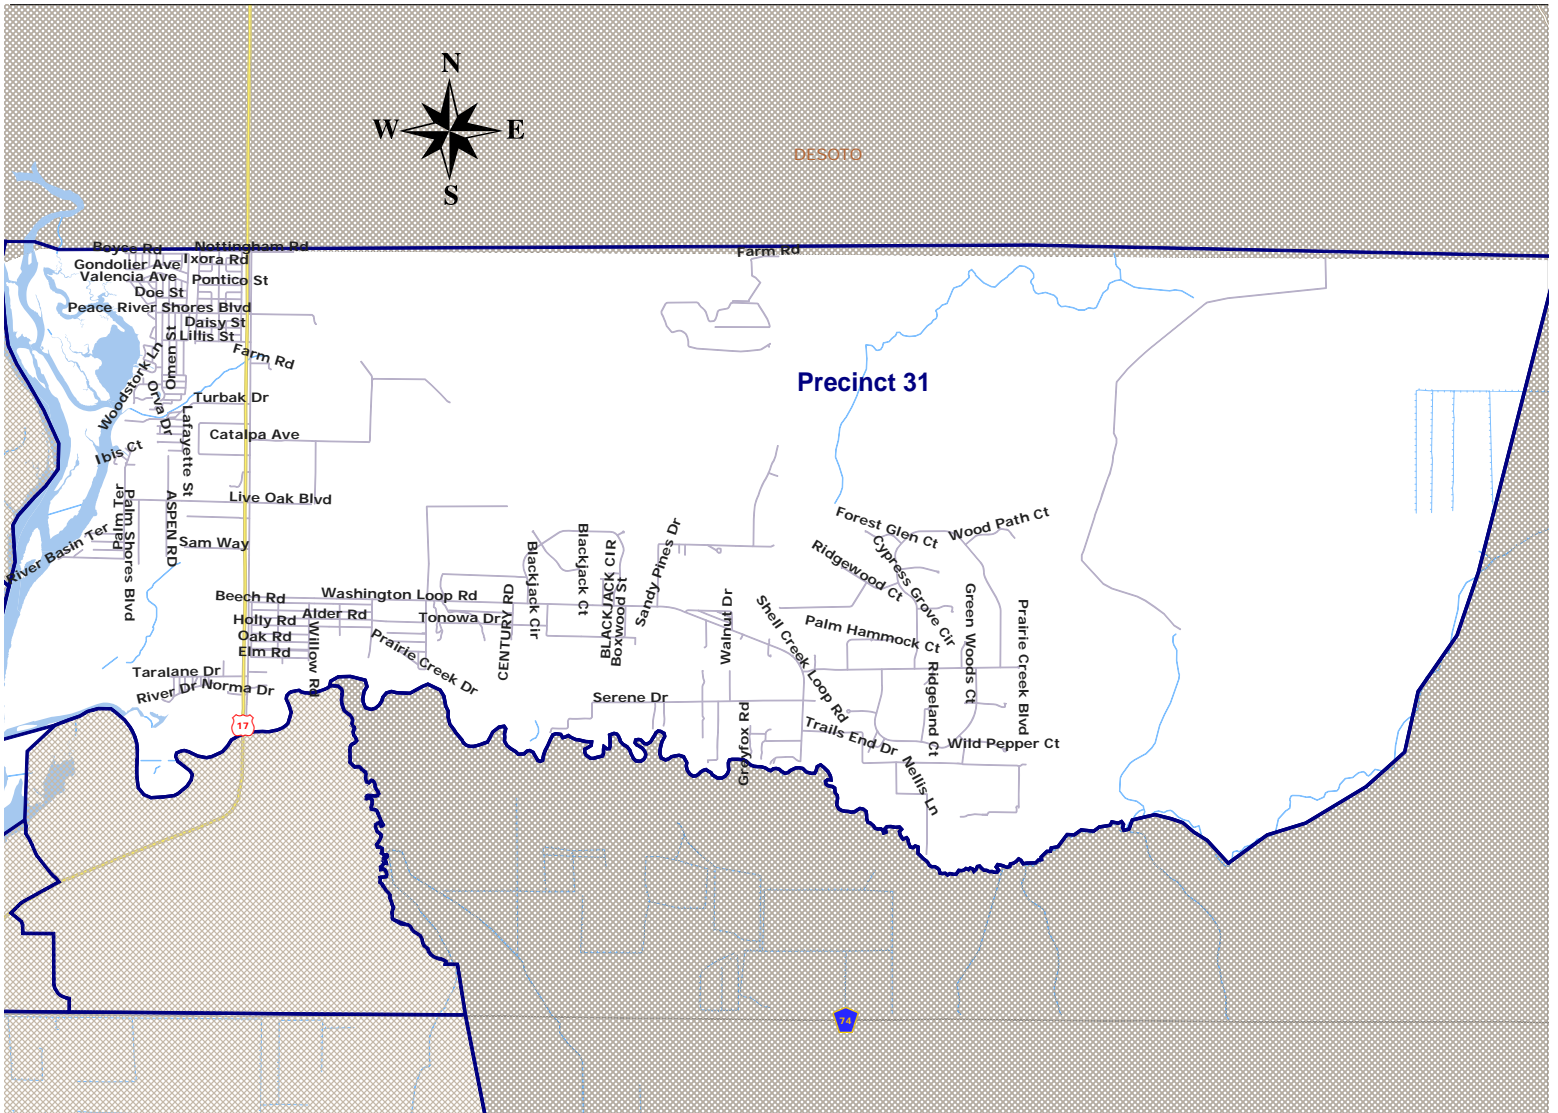

# Charlotte County Precinct 31

Map provided by  
Supervisor of Elections  
Hon. Paul A. Stamoulis  
2009

This information is provided as a visual representation only and is not intended to be used as a legal or official representation of legal boundaries.  
Supporting Data subject to change.