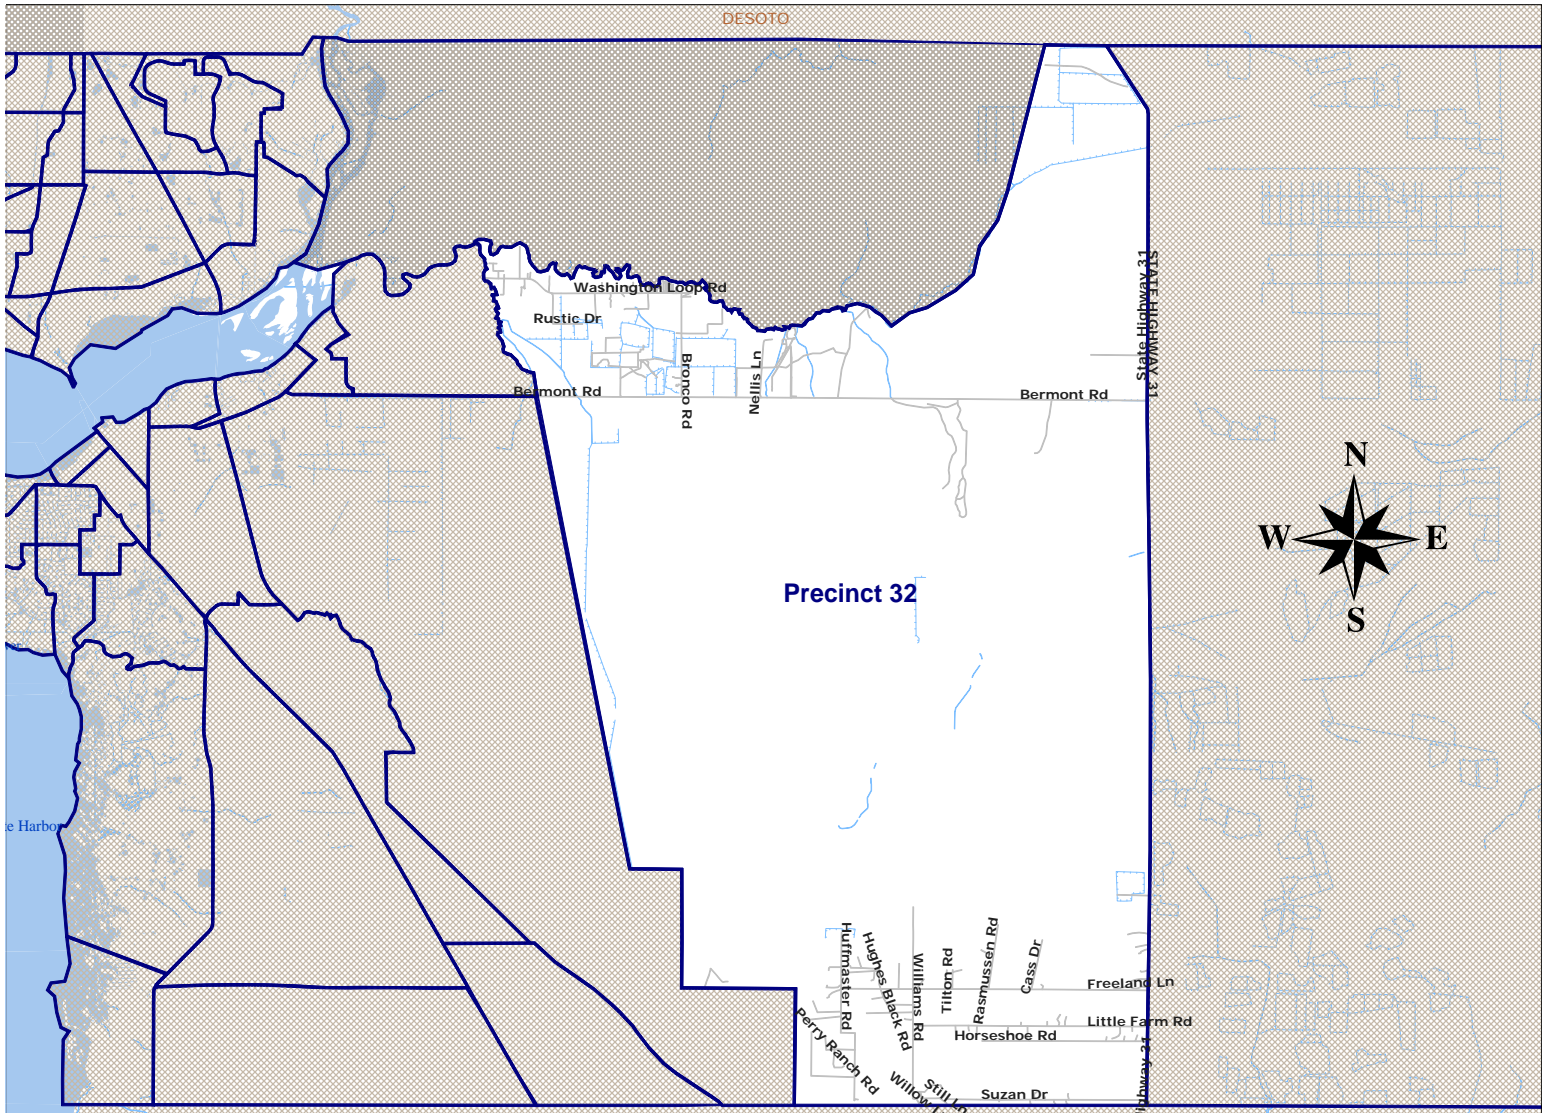

Charlotte County Precinct 32

Map provided by
Supervisor of Elections
Hon. Paul A. Stamoulis
2009

This information is provided as a visual representation only and is not intended to be used as a legal or official representation of legal boundaries.

Supporting Data subject to change.