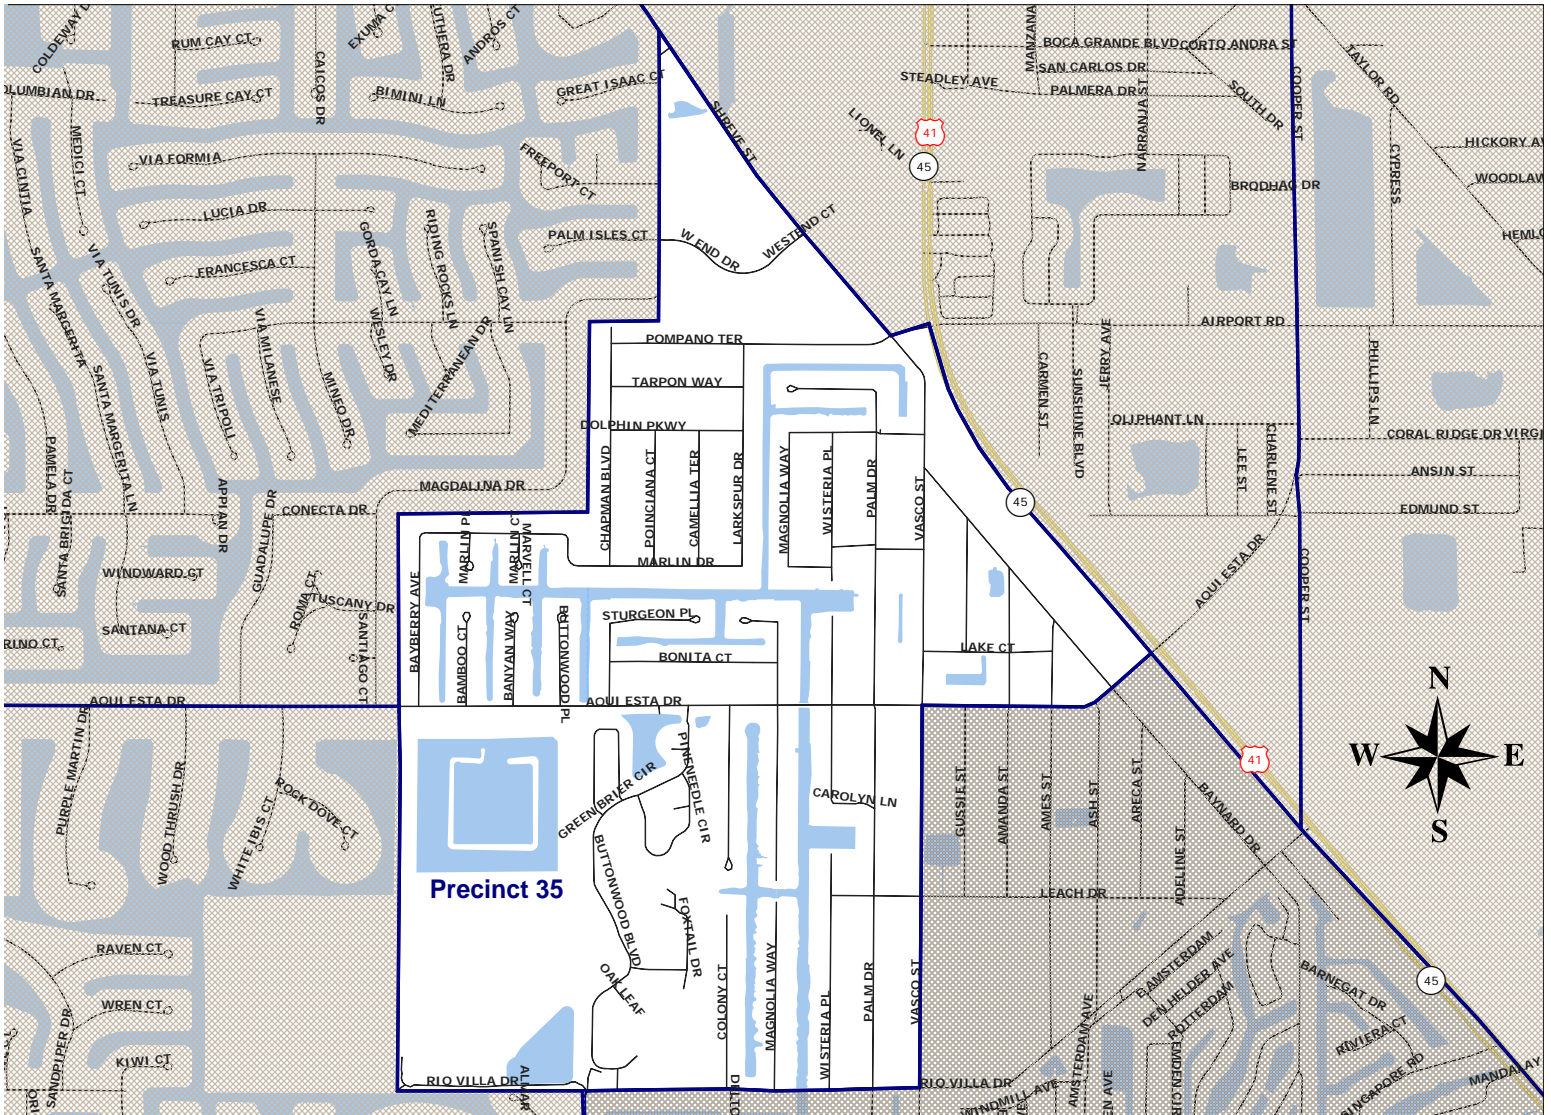

Charlotte County Precinct 35

Map provided by
Supervisor of Elections
Hon. Paul A. Stamoulis
2009

This information is provided as a visual representation only and is not intended to be used as a legal or official representation of legal boundaries.
Supporting Data subject to change.