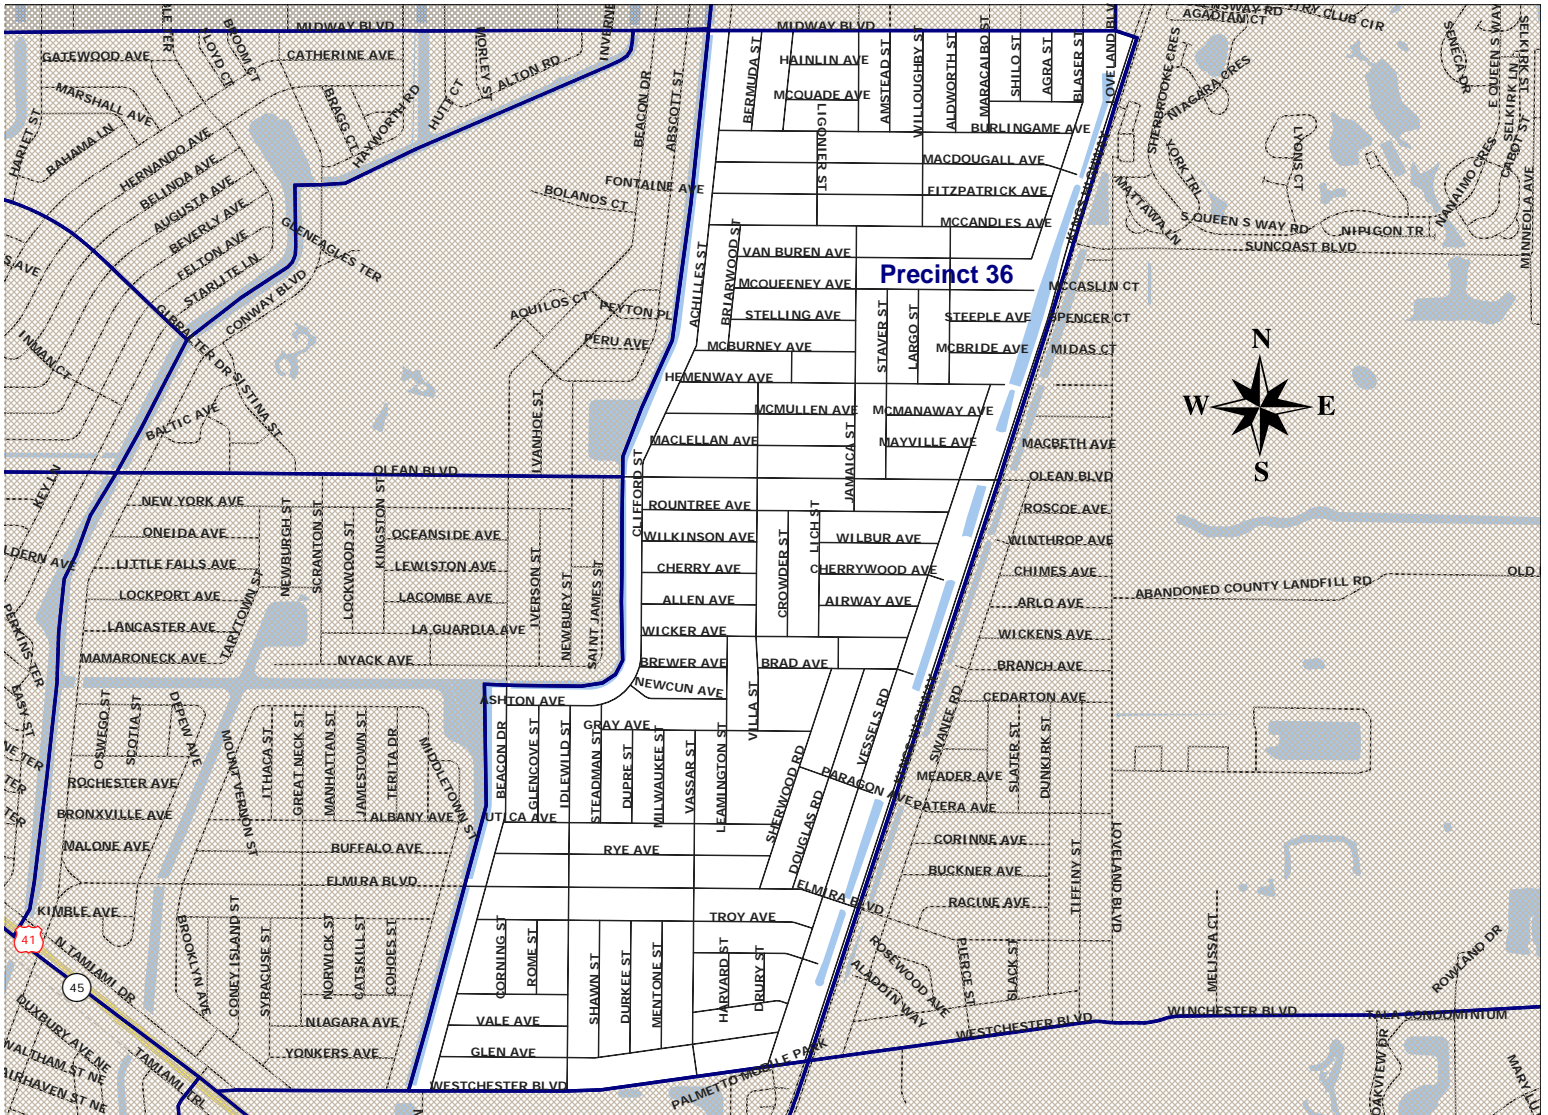

Charlotte County Precinct 36

Map provided by
Supervisor of Elections
Hon. Paul A. Stamoulis
2009

This information is provided as a visual representation only and is not intended to be used as a legal or official representation of legal boundaries.
Supporting Data subject to change.