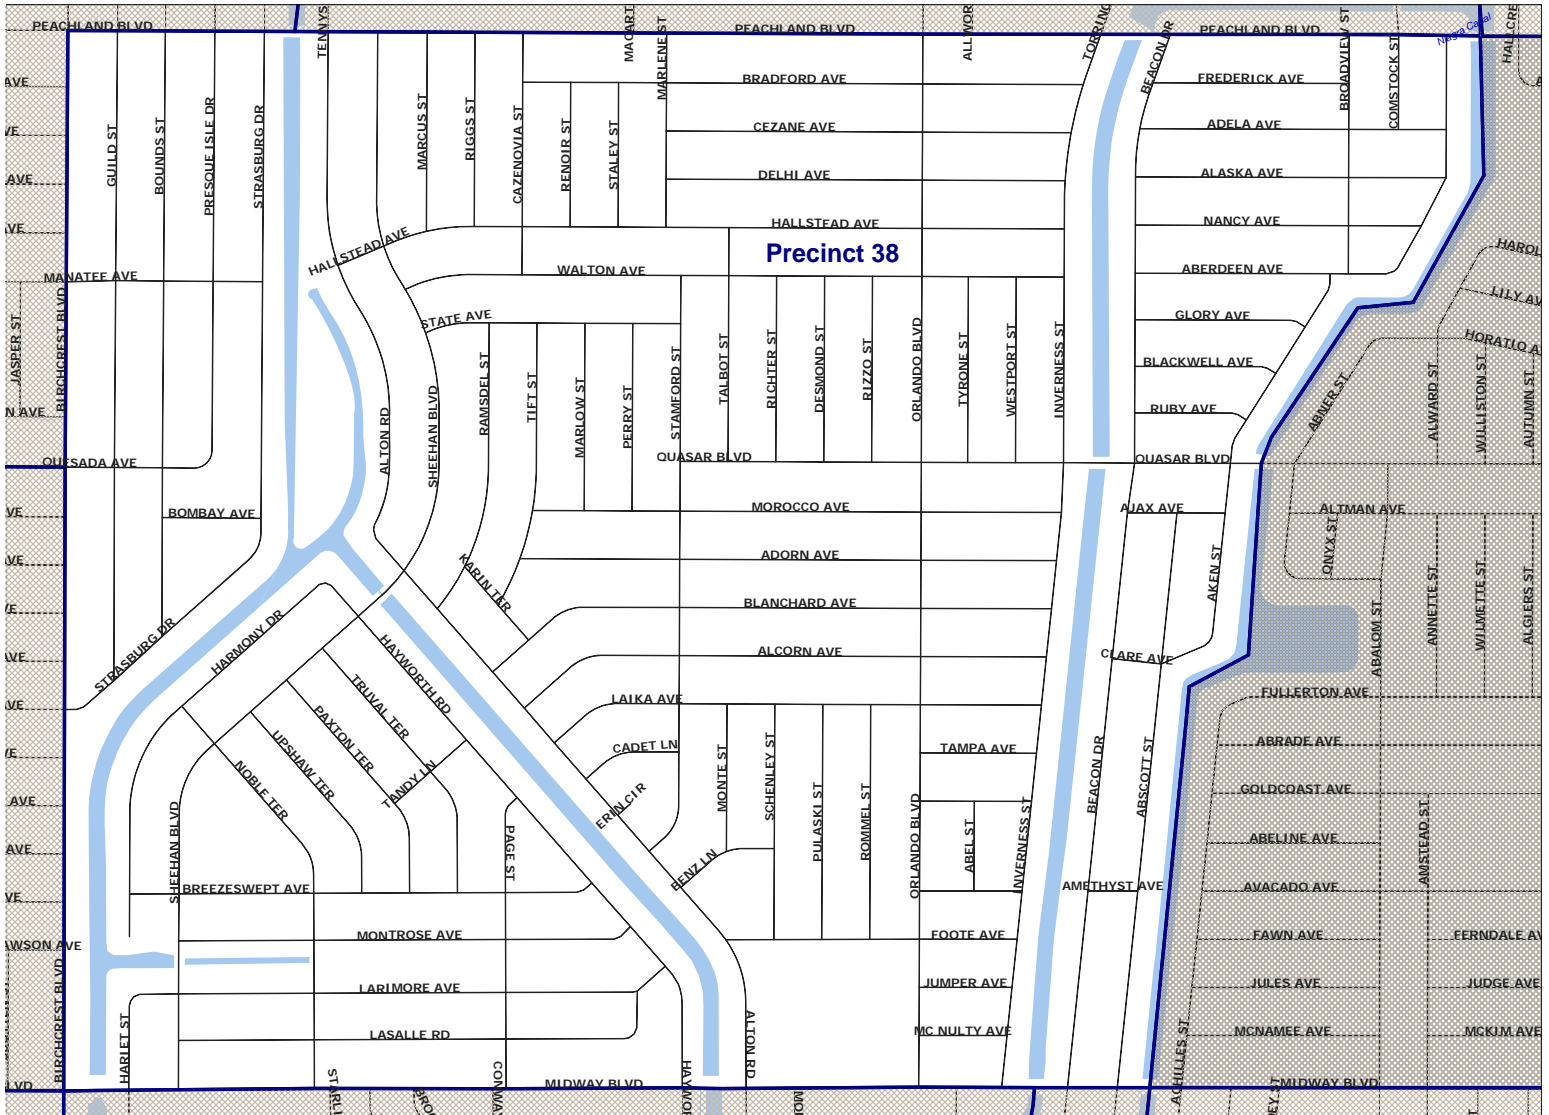

Charlotte County Precinct 38

Map provided by
Supervisor of Elections
Hon. Paul A. Stamoulis
2009

This information is provided as a visual representation only and is not intended to be used as a legal or official representation of legal boundaries.

Supporting Data subject to change.