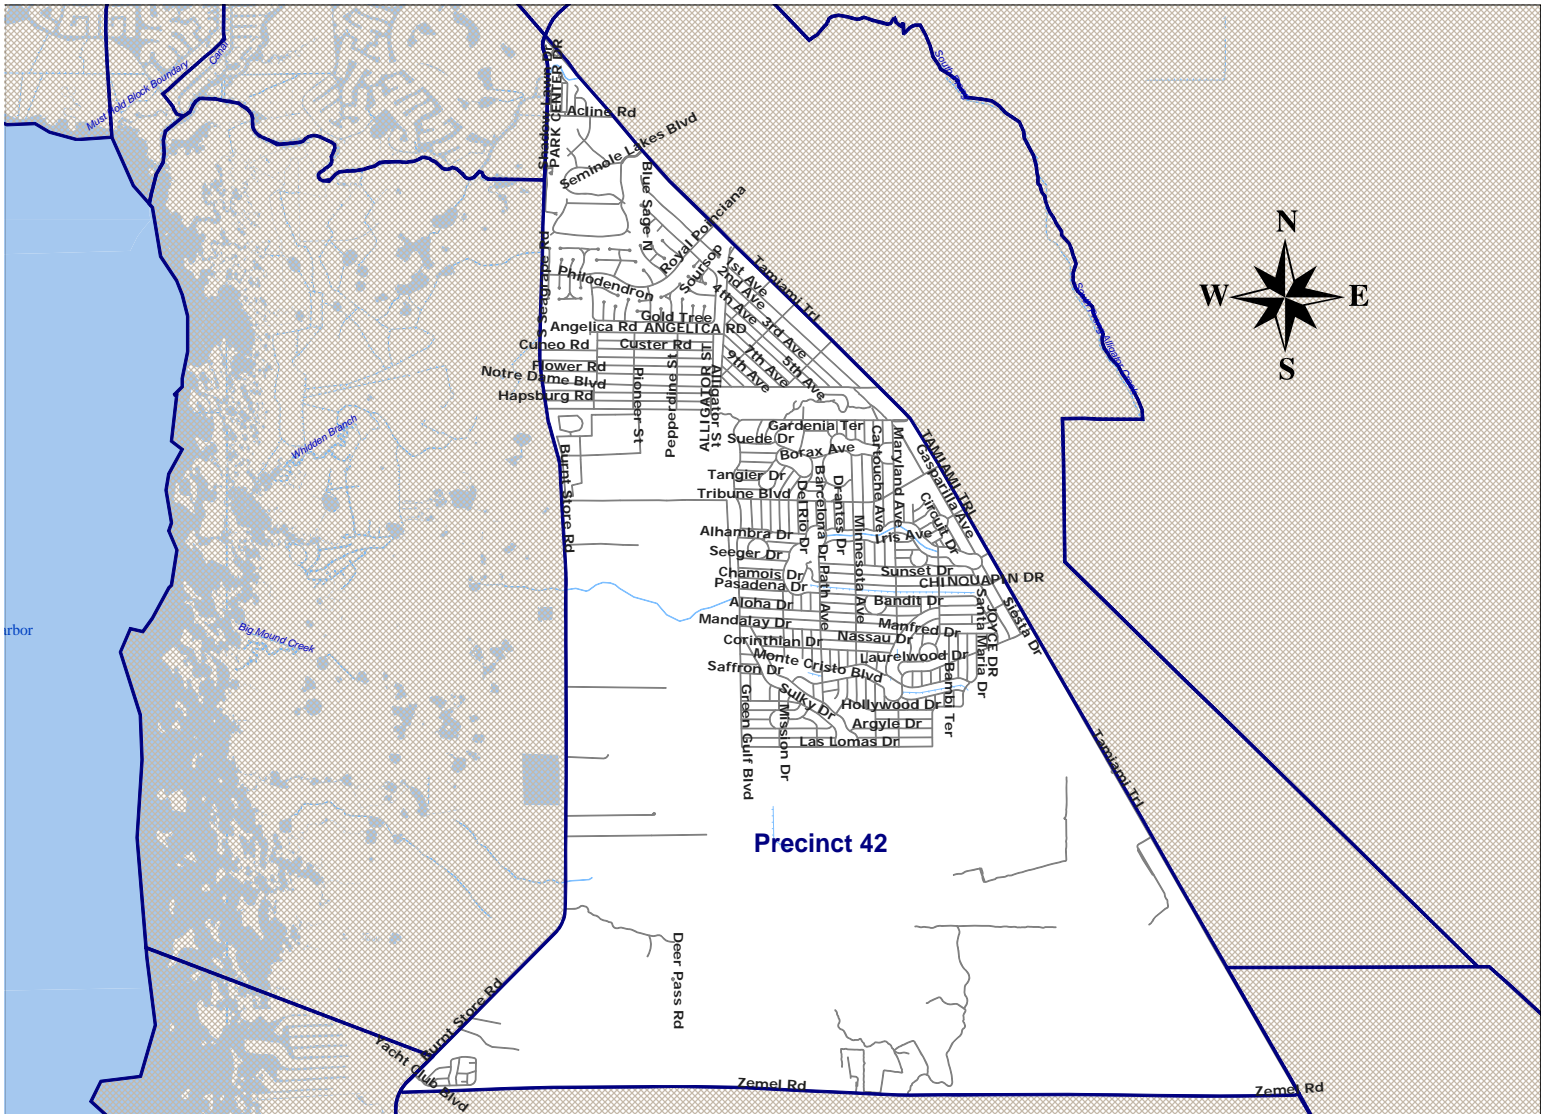

# Charlotte County Precinct 42

Map provided by  
Supervisor of Elections  
Hon. Paul A. Stamoulis  
2009

This information is provided as a visual representation only and is not intended to be used as a legal or official representation of legal boundaries.

Supporting Data subject to change.