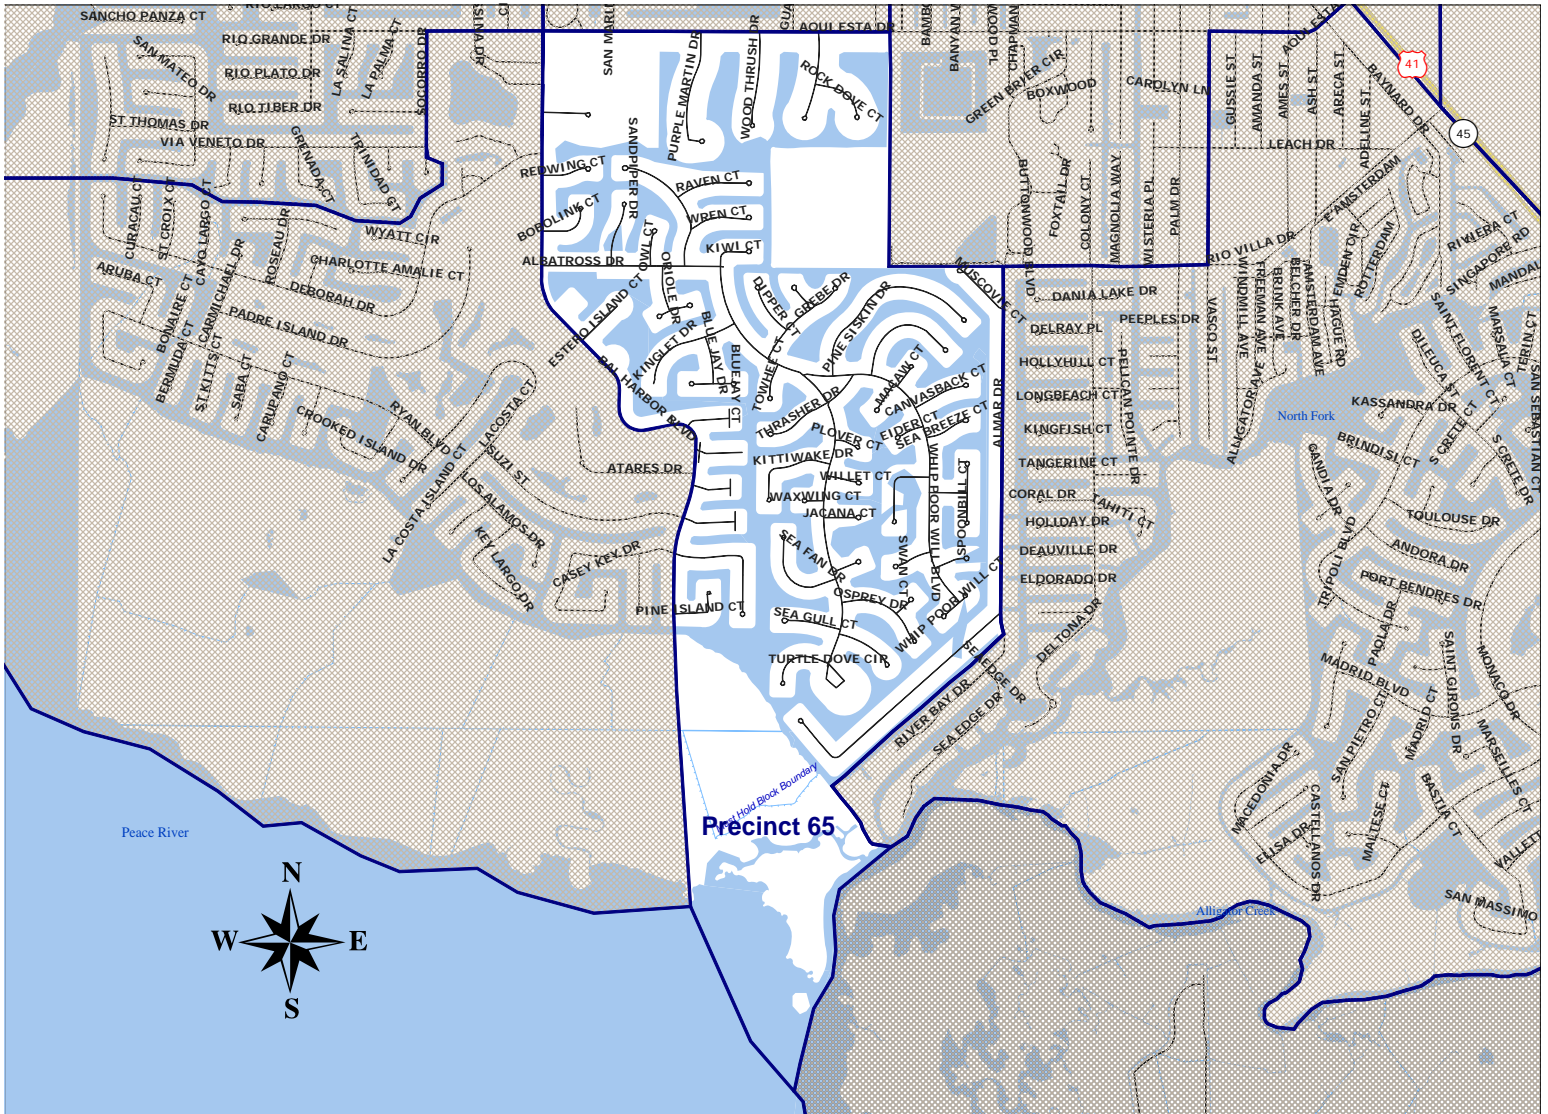

Charlotte County Precinct 65

Map provided by
Supervisor of Elections
Hon. Paul A. Stamoulis
2009

This information is provided as a visual representation only and is not intended to be used as a legal or official representation of legal boundaries.
Supporting Data subject to change.