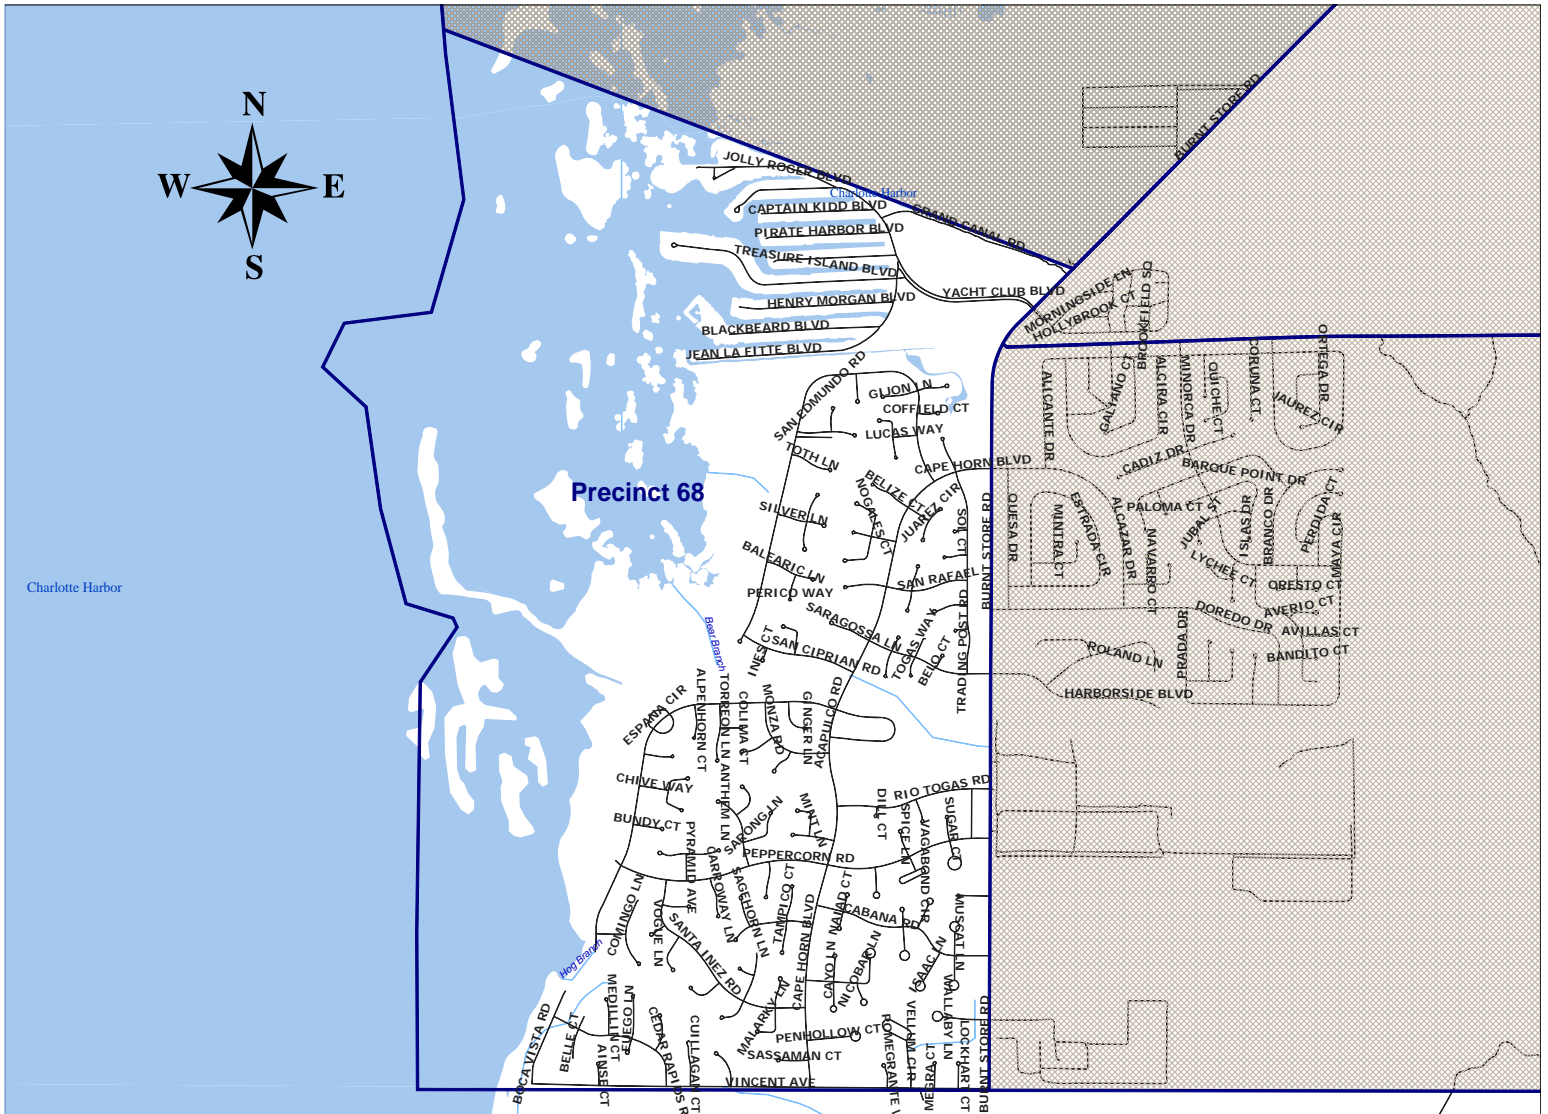

Charlotte County Precinct 68

Map provided by
Supervisor of Elections
Hon. Paul A. Stamoulis
2009

This information is provided as a visual representation only and is not intended to be used as a legal or official representation of legal boundaries.
Supporting Data subject to change.