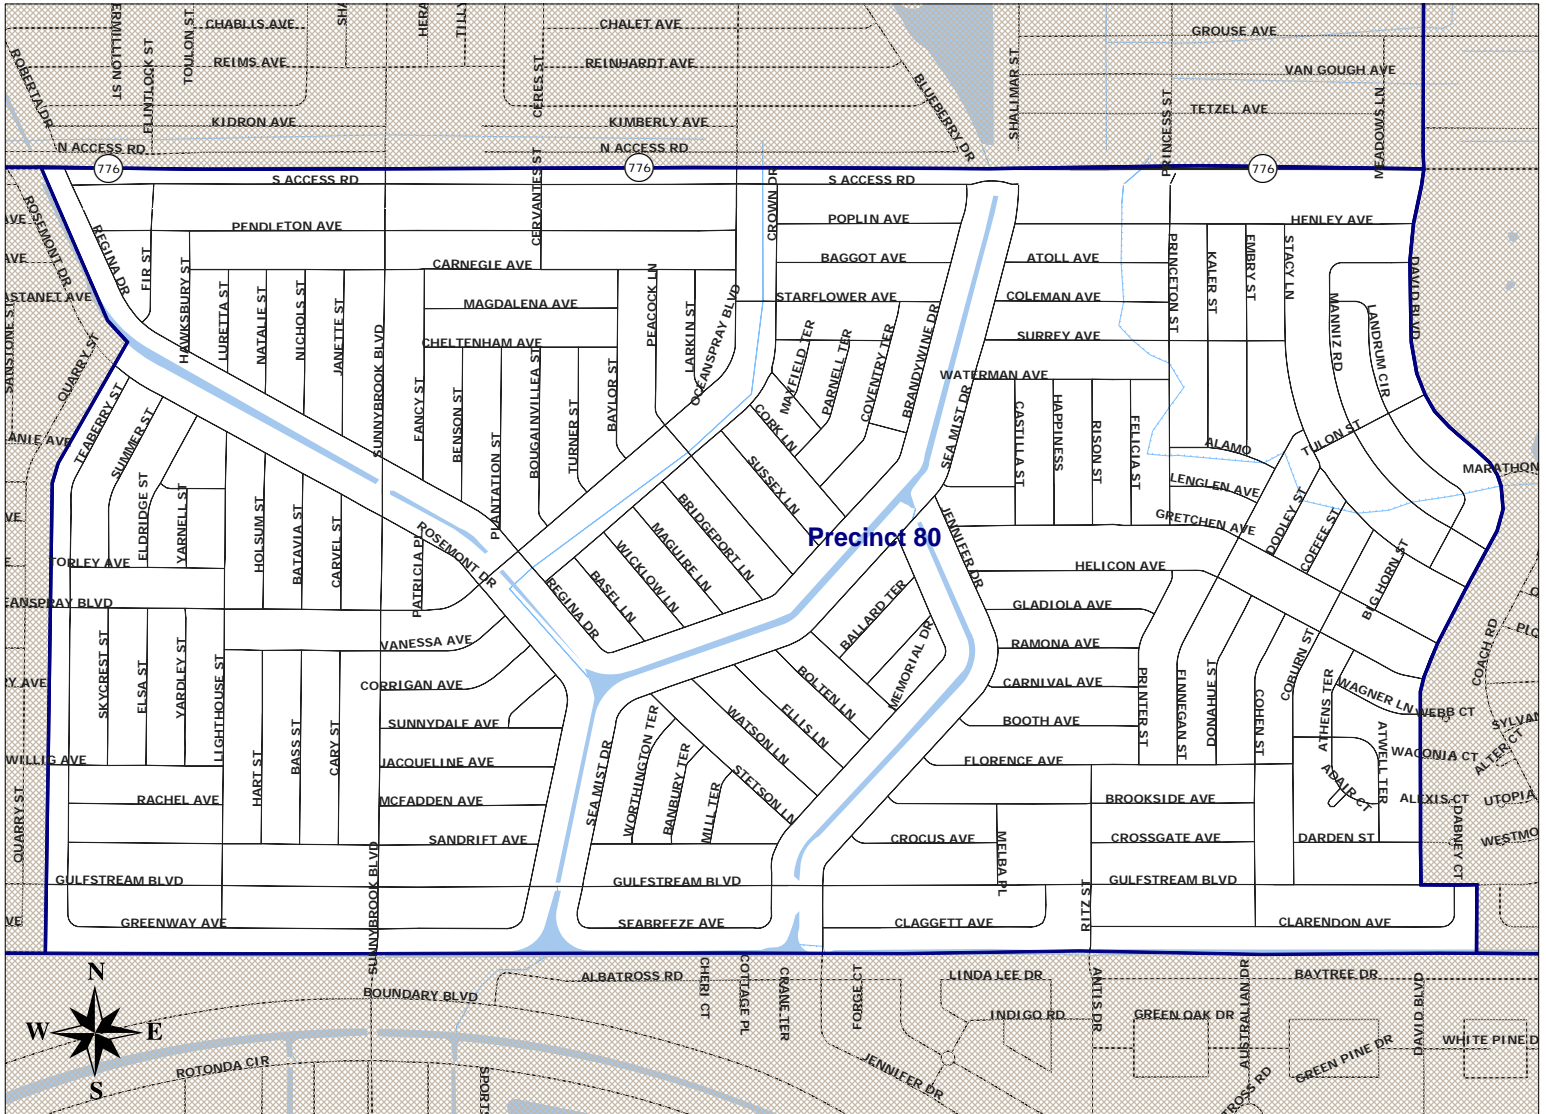

Charlotte County Precinct 80

Map provided by
Supervisor of Elections
Hon. Paul A. Stamoulis
2009

This information is provided as a visual representation only and is not intended to be used as a legal or official representation of legal boundaries.
Supporting Data subject to change.